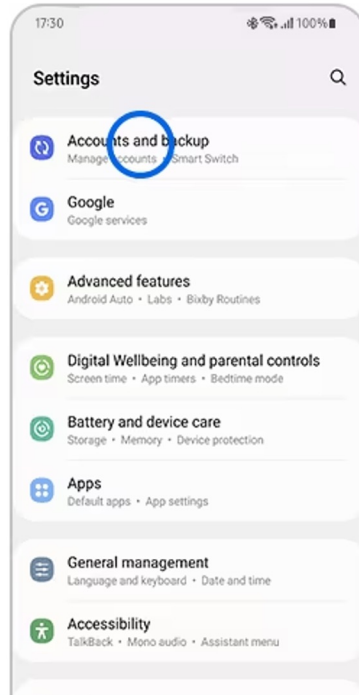

Removing Google FRP Lock – From Phone

Open the **SETTINGS** app, then **ACCOUNTS AND BACKUP**

Tap **MANAGE ACCOUNTS**

Tap your **GOOGLE ACCOUNT**.
If your Google account is already displayed, tap the **More options** icon (three dots)