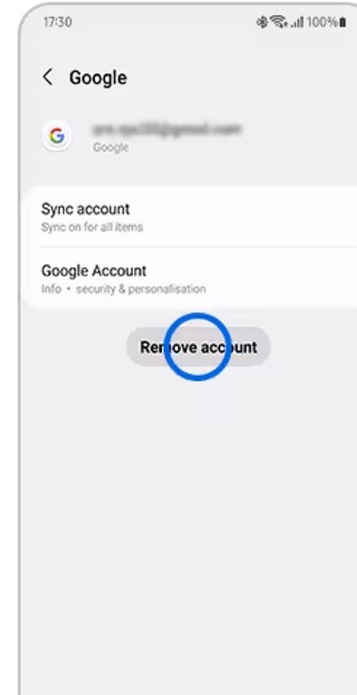

Removing Google FRP Lock – From Phone

Open the **SETTINGS** app, then **ACCOUNTS AND BACKUP**

Tap **MANAGE ACCOUNTS**

Tap your **GOOGLE ACCOUNT**.
If your Google account is already displayed, tap the **More options** icon (three dots)

Tap **REMOVE ACCOUNT** then confirm by tapping remove account

Follow any instructions that appear on the screen to finish removing your Google account