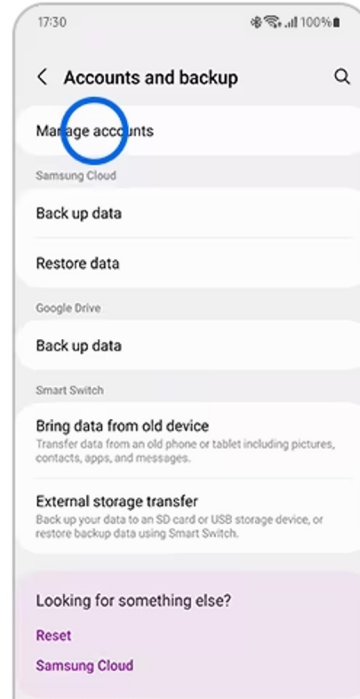

Removing Google FRP Lock – From Phone

Open the **SETTINGS** app, then **ACCOUNTS AND BACKUP**

Tap **MANAGE ACCOUNTS**

Tap your **GOOGLE ACCOUNT**.
If your Google account is already displayed, tap the **More options** icon (three dots)